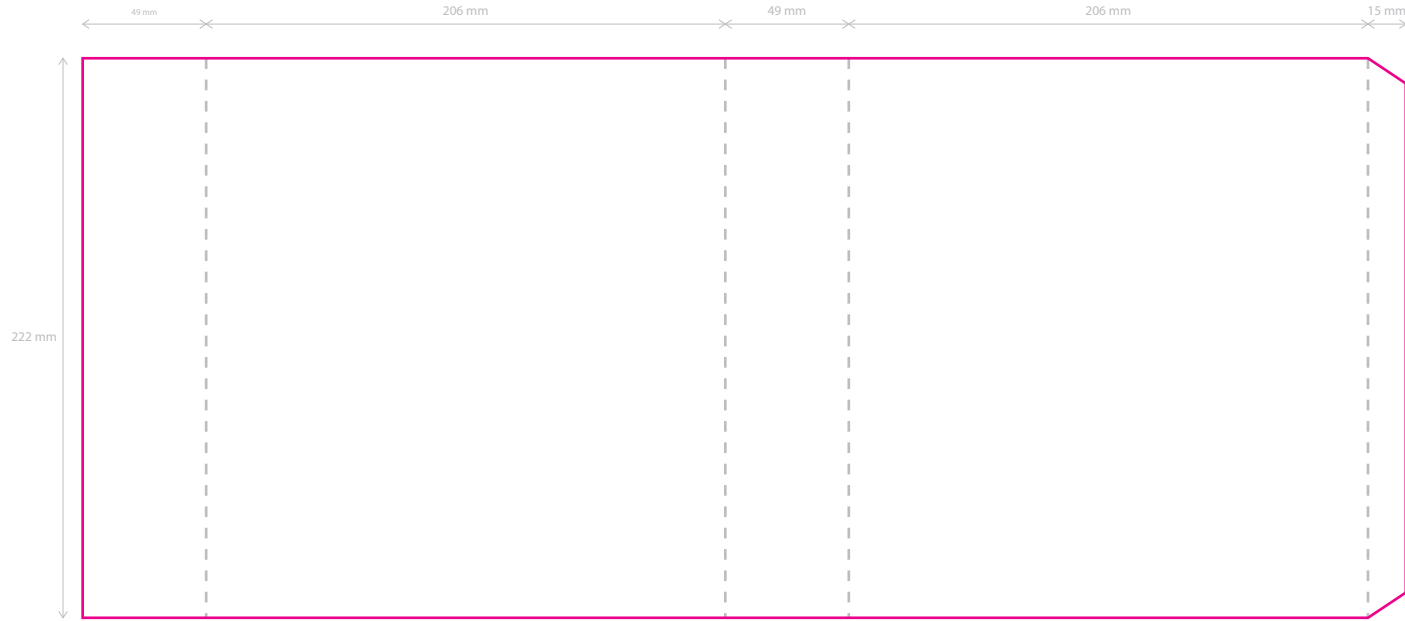

— Cutting Line
- - - Fold Line

Model: JBL Tune 530BT Sleeve
Digital Model: V: 1.0
Size: Total 525mm X 222mm

Front

Back

Scale 1:3