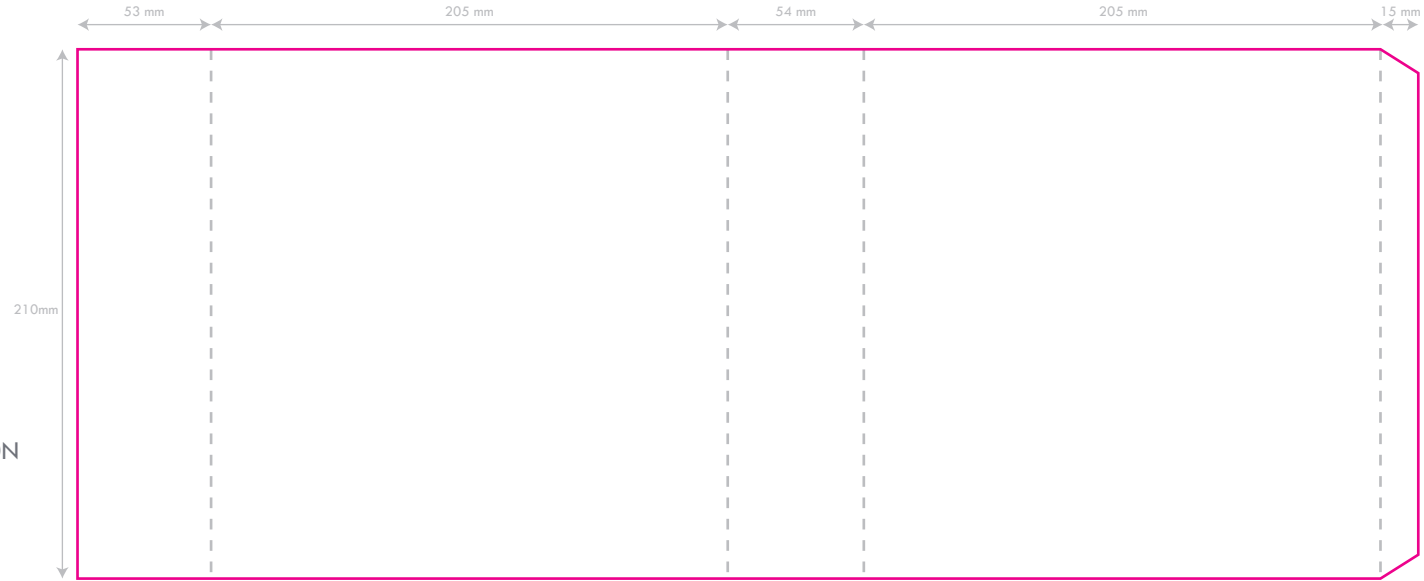

— Cutting Line
- - - Fold Line

Model: Sleeve Sony WH-CH720N

Digital Model: V: 1.0

Size: Total 532mm X 210mm

Scale 1:3