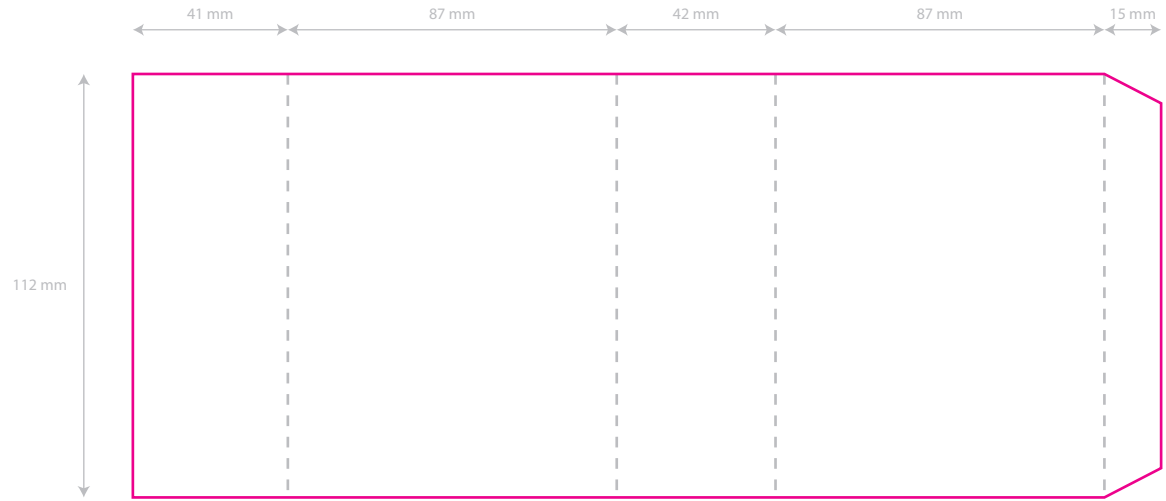

— Cutting Line
- - - Fold Line

Model: Sleeve Sony WF-C710N

Digital Model: V: 1.0

Size: Total 272 mm X 112 mm

Front

Back

Scale 1:2