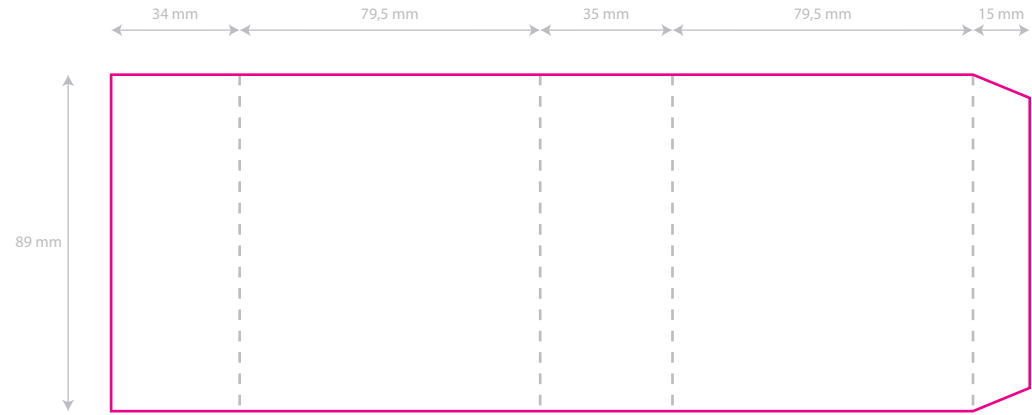

— Cutting Line  
- - - Fold Line

Model: Sleeve Sony WF-C510

Digital Model: V: 1.0

Size: Total 243 mm X 89 mm

Front

Back

**Scale 1:2**