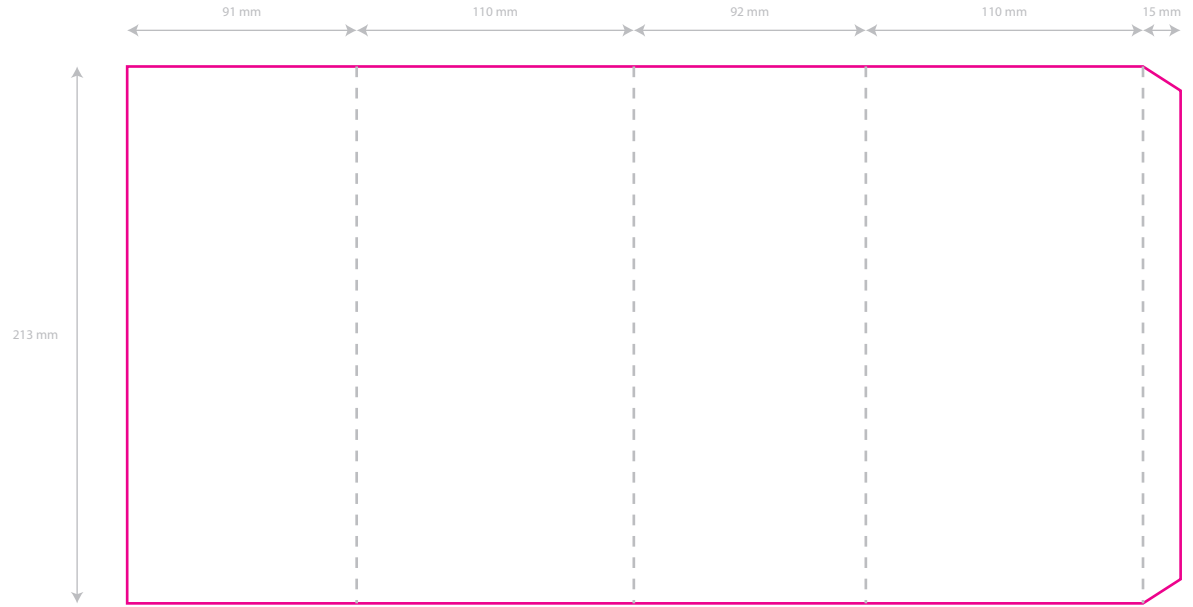

— Cutting Line
- - - Fold Line

Model: Sleeve JBL Flip 7

Digital Model: V: 1.0

Size: Total 418 mm X 213mm

Scale: 1:3

Front

Back