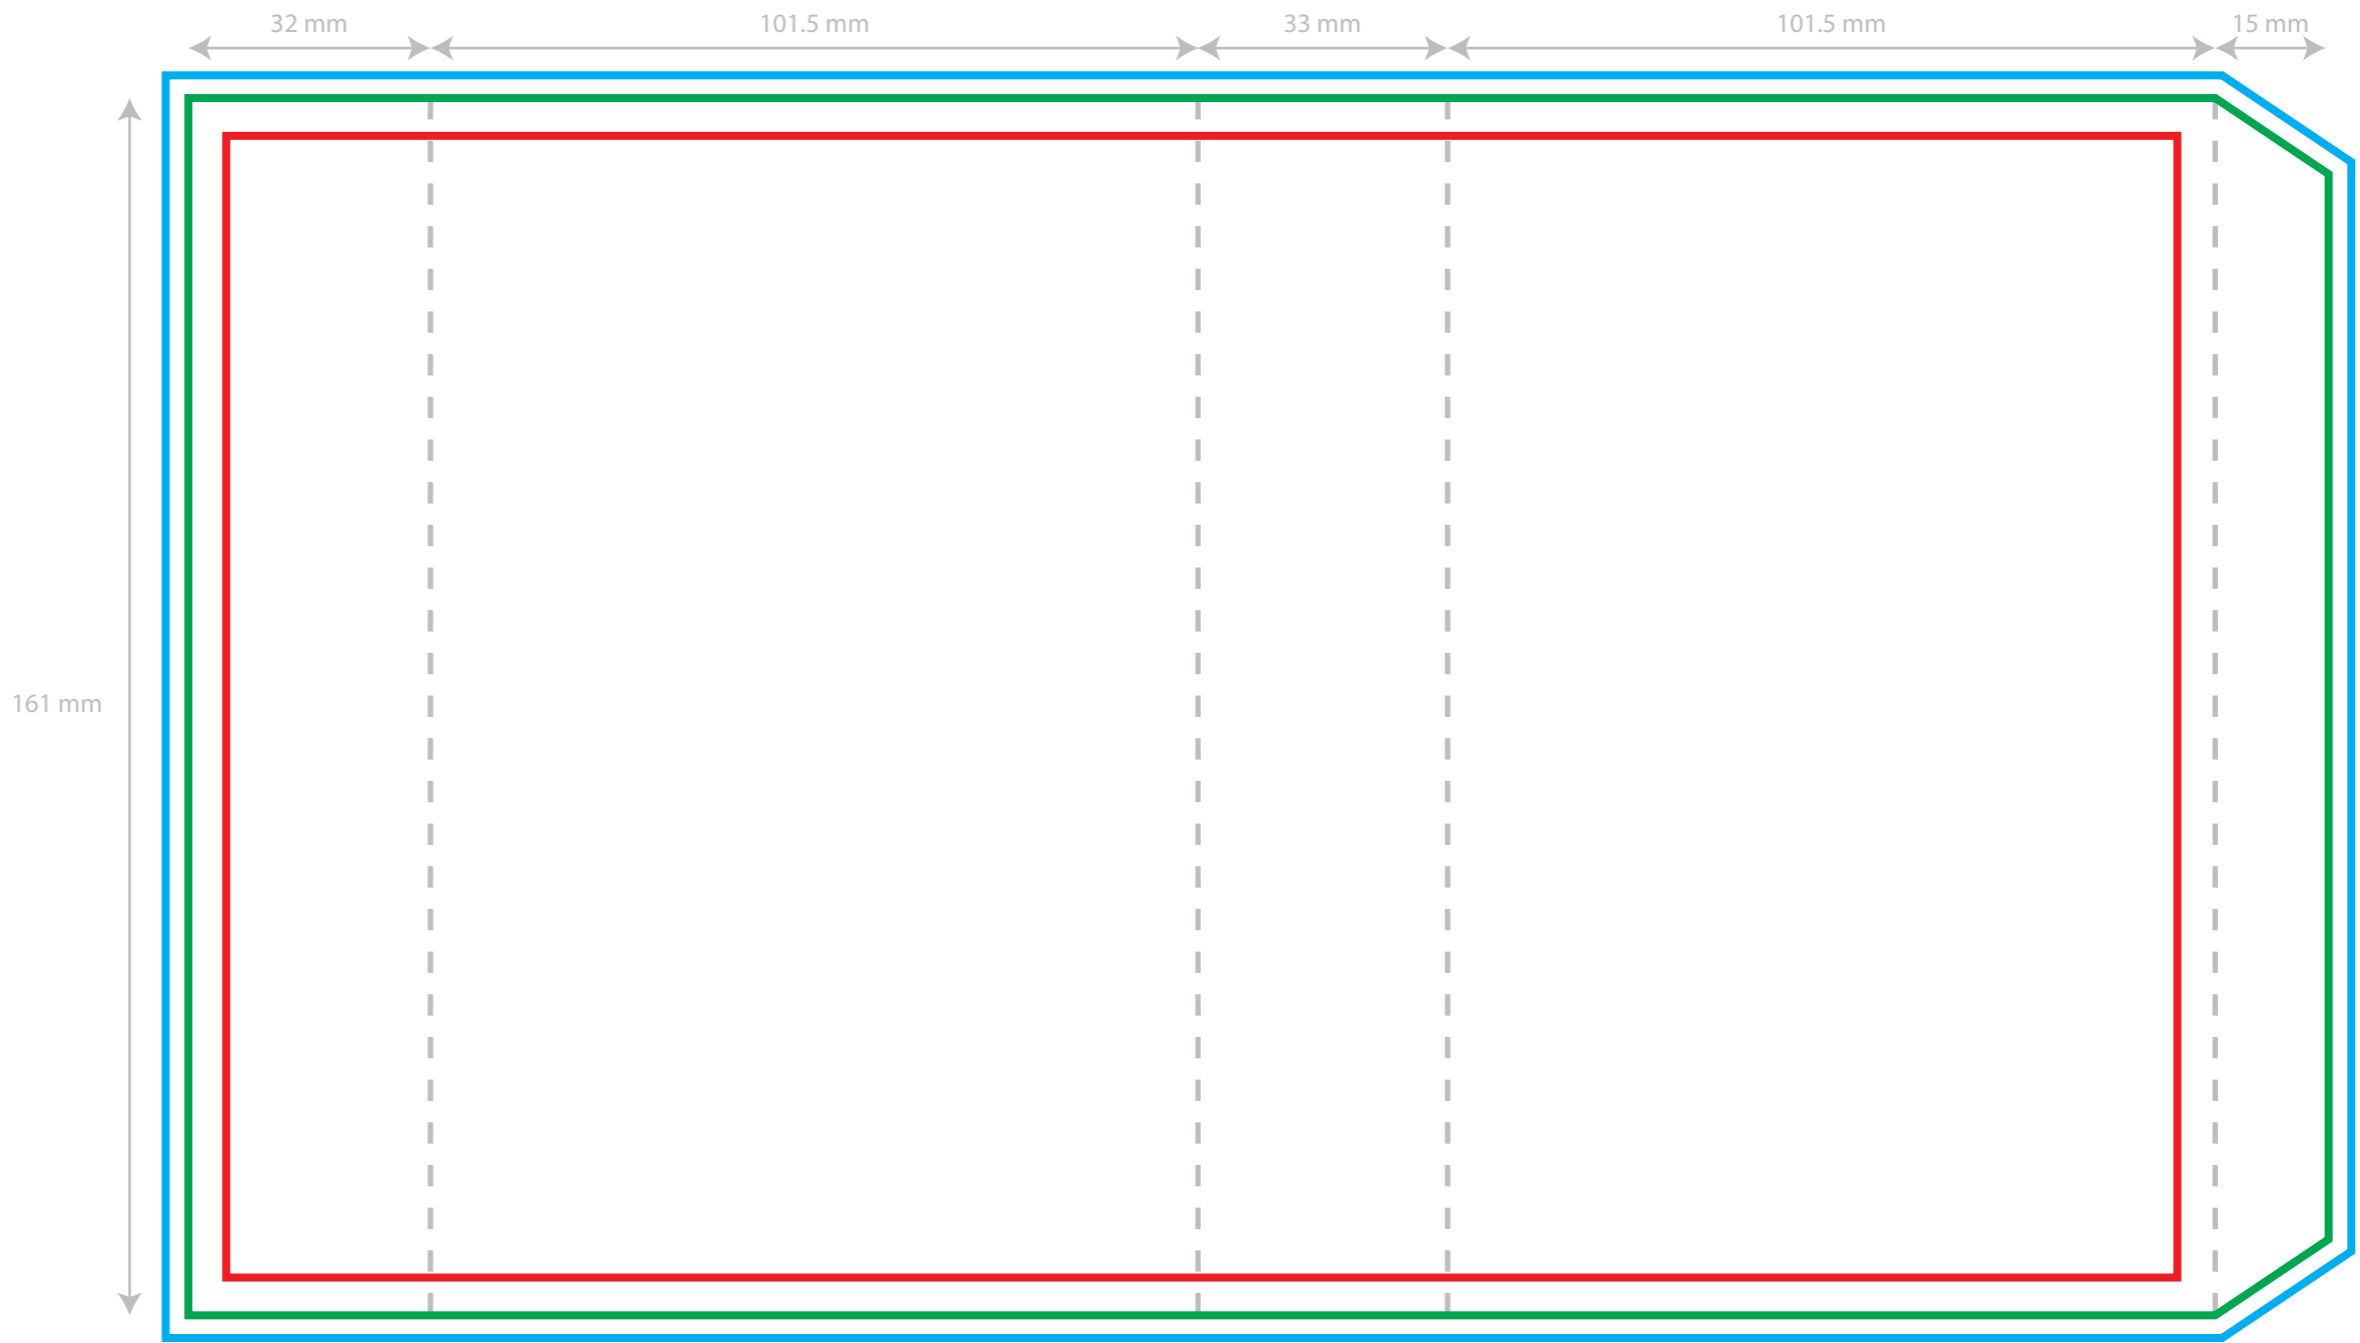

- Max. size for text and logo's
- Size of the sleeve
- Size of the sleeve including bleed
- - - - Folding lines

Model: Sleeve JBL Tune Flex 2
 Digital Model: V: 1.0
 Size: Total 283 mm X 161 mm

Front

Back