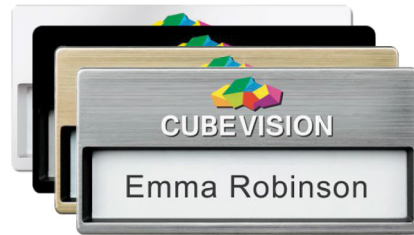

Badge Oliver

- Re-usable name badges for every event
- You can place your own name on a card
- With a magnetic attachment

Personalisation: full colour print, engraving

Colours: ○ ● ● ●