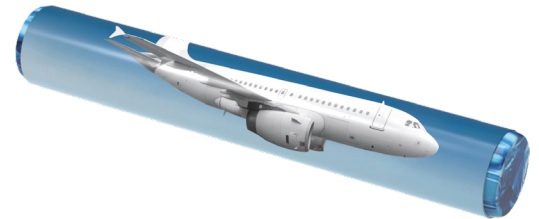

Mentos Candy Roll

- 📍 Available in mint or fruit
- 📦 Contains 14 pieces
- 🕒 Perfect for every moment
- 👜 Easy to carry around

Personalisation: label with full colour print

Colours: ● ●

Mentos Gum Mint 12 pcs

- 📍 Available in Breeze Mint & Mighty Mint
- 📦 Contains 12 pieces
- 👜 Handy size
- 🕒 Sugar free

Personalisation: sleeve

Colours: ● ○